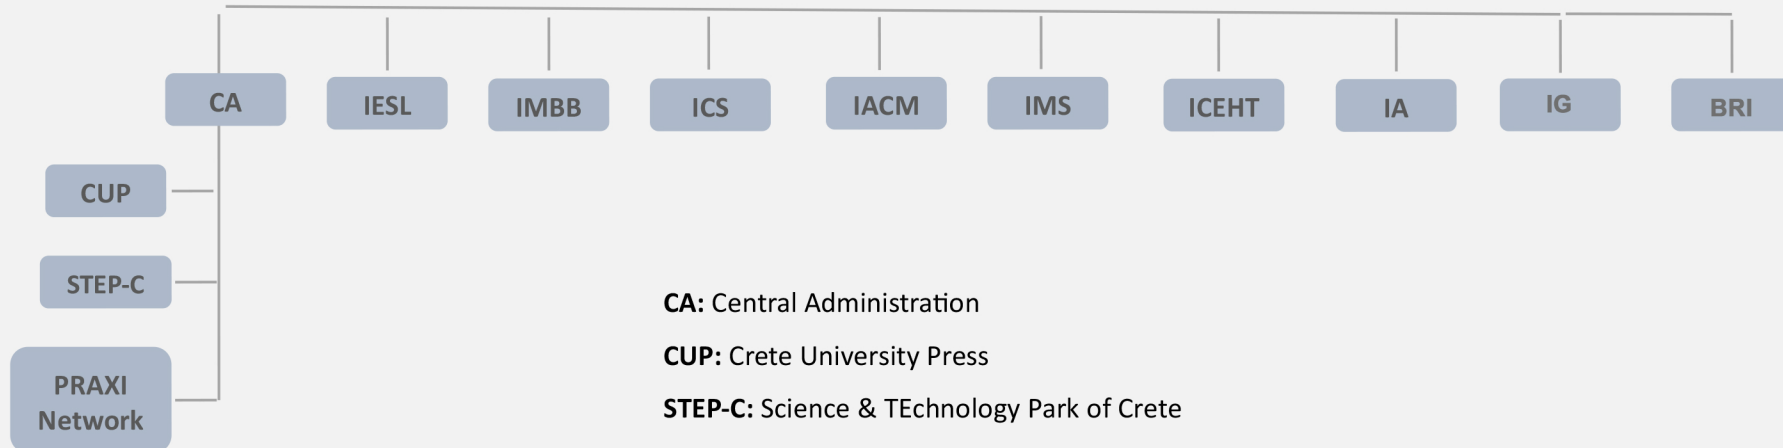

MINISTRY OF DEVELOPMENT AND INVESTMENTS

General Secretariat for Research & Innovation

Foundation for Research & Technology - Hellas

Institutes

CA: Central Administration

CUP: Crete University Press

STEP-C: Science & TEchnology Park of Crete

IESL: Institute of Electronic Structure and Laser

IMBB: Institute of Molecular Biology and Biotechnology

ICS: Institute of Computer Science

IACM: Institute of Applied and Computational Mathematics

IMS: Institute for Mediterranean Studies

ICEHT: Institute of Chemical Engineering Sciences

IA: Institute of Astrophysics

IG: Institute of Geoenergy

BRI: Biomedical Research Institute