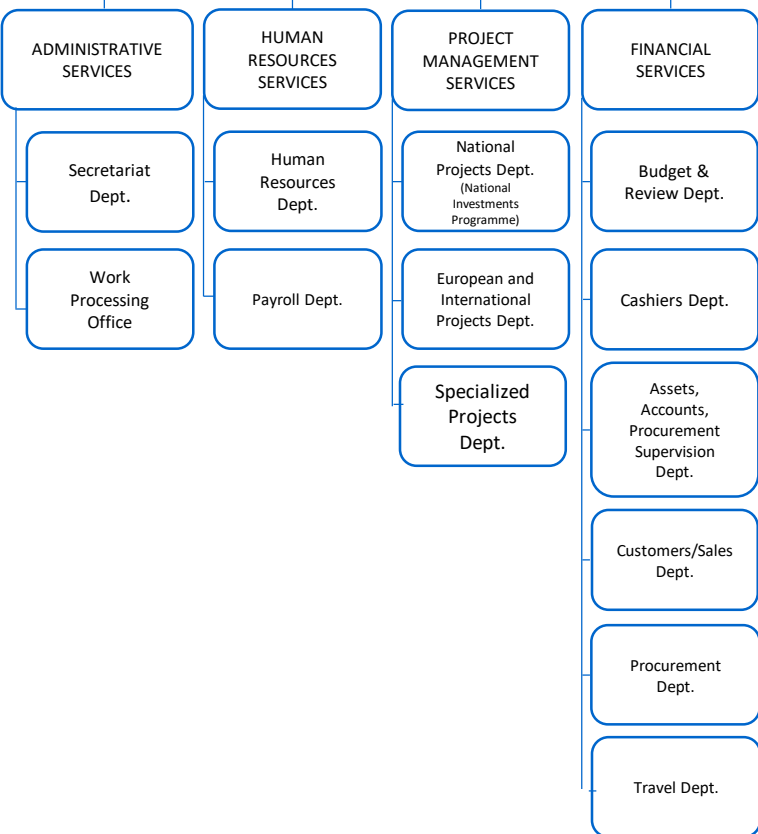

FORTH CENTRAL ADMINISTRATION (CA)

CA DIRECTOR

FINANCIAL & ADMINISTRATIVE SERVICES

HEAD OF F&A SERVICES

TECHNICAL SERVICES

DIRECTOR OF TECHNICAL SERVICES

TECHNICAL COMMITTEE

IT SYSTEMS SUPPORT & DEVELOPMENT SERVICES