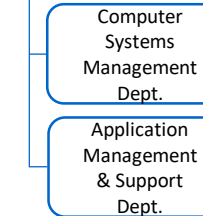

FORTH CENTRAL ADMINISTRATION (CA)

CA DIRECTOR

FINANCIAL & ADMINISTRATIVE SERVICES

HEAD OF F&A SERVICES

TECHNICAL SERVICES

DIRECTOR OF TECHNICAL SERVICES

TECHNICAL COMMITTEE

IT SYSTEMS SUPPORT & DEVELOPMENT SERVICES

Construction Planning Dept.

Construction Execution Dept.

Maintenance & Operation Dept.

Technical Secretary Office

B.o. D Secretariat

Legal Dept.

Internal Audit Dept.

International & Public Relations Dept.